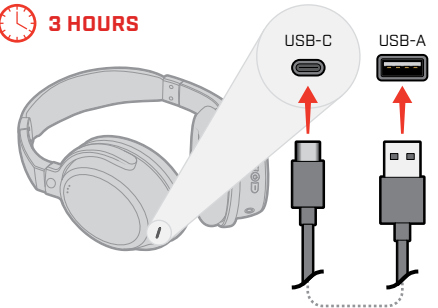

Look for the following marks on USB chargers:

CAUTION: Only charge the detector in ambient temperatures between 0°C and +40°C.

3 HOURS

CONTROLS & DISPLAY

SETTINGS MENU

Press **▲** from the Detect Screen to open the Settings menu.