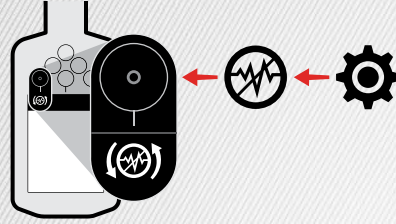

GENERAL

Can't decide which Mode to use?
Use the General Mode for your detecting location.

QUICK START

1
TURN
ON

2
SELECT
SEARCH MODE

3
CANCEL
NOISE

4
GO
DETECTING

Scan the QR code or visit www.minelab.com/manticore for all product downloads including the full-length User Manual, specifications, software updates and learning resources.