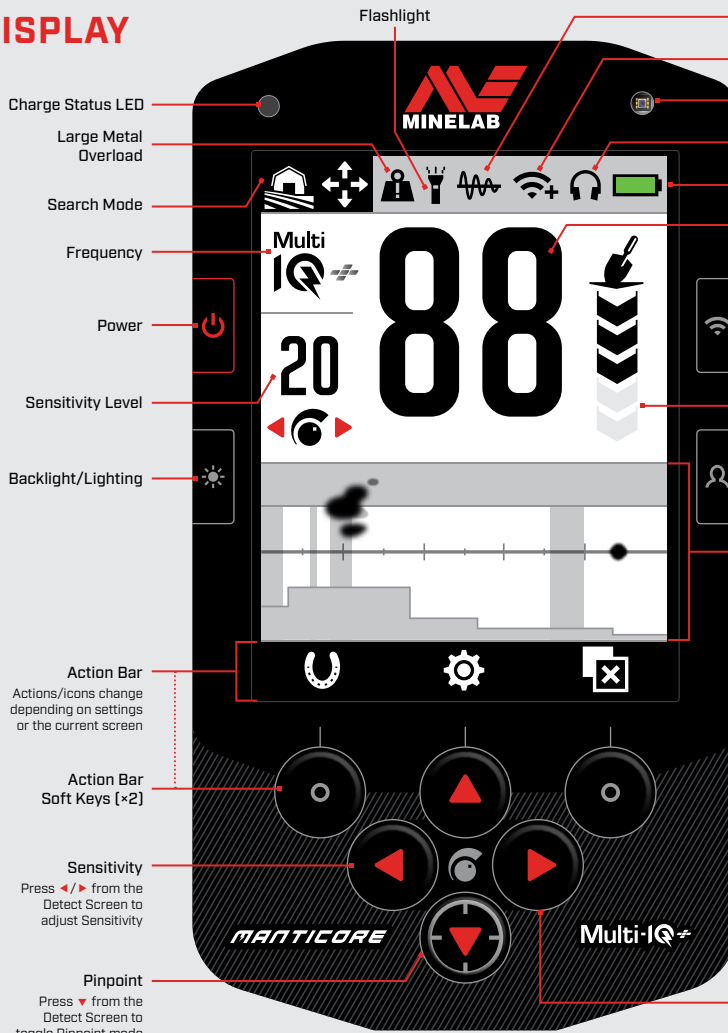

BEACH

Perfect for all salty conditions — dry sand, wet sand, surf and underwater.

GENERAL

CONDUCTORS
LOW

DEEP

SURF &
SEAWATER

GOLDFIELD

Ideal for gold nugget prospecting in mineralised goldfield locations.

Look for the following marks on USB chargers:

CAUTION: Only charge the detector in ambient temperatures between 0°C and +40°C.

3 HOURS

CONTROLS & DISPLAY

SETTINGS MENU

Press **▲** from the Detect Screen to open the Settings menu.

Back

- General Settings
- Frequency
- Audio Theme
- Target Tones
- Ferrous Tones
- Ferrous Limits
- Discrimination Pattern
- Recovery Speed
- Ground Balance
- Noise Cancel
- Search Mode
- Volume

Tracking Ground Balance