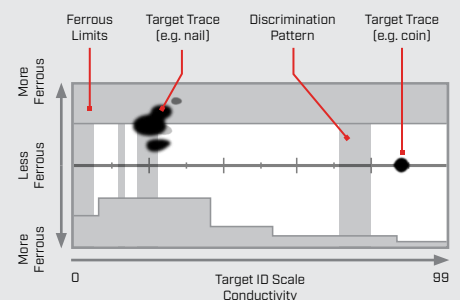

Back

- General Settings
- Frequency
- Audio Theme
- Target Tones
- Ferrous Tones
- Ferrous Limits
- Discrimination Pattern
- Recovery Speed
- Ground Balance
- Noise Cancel
- Search Mode
- Volume

Tracking Ground Balance

Wireless Audio

Light Sensor

Headphones Connectivity

Battery Level/Charging

Target ID Number

88

Conductive ID

88

Conductive ID with Ferrous Indicator

00

Salt Indicator (Beach Modes only)

Wireless Audio On/Off

Target Depth Indicator

Side Soft Key

ID MAP

Navigation Arrows [x4]