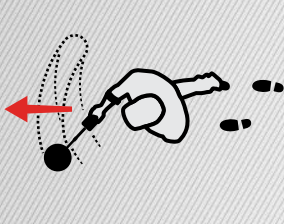

GENERAL

Can't decide which Mode to use?
Use the General Mode for your detecting location.

QUICK START

1
TURN
ON

2
SELECT
SEARCH MODE

3
CANCEL
NOISE

4
GO
DETECTING

Scan the QR code or visit www.minelab.com/manticore for all product downloads including the full-length User Manual, specifications, software updates and learning resources.