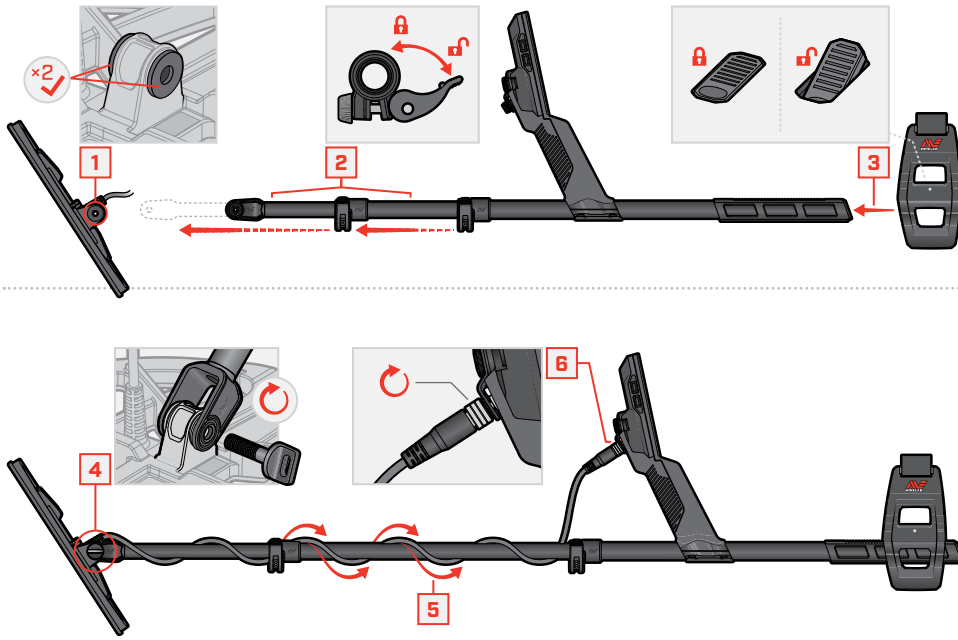

4901-0315-1

MANTICORE

GETTING STARTED GUIDE

ASSEMBLY

TIGHTEN CAMLOCKS

Tighten the Camlocks if they slip or become loose.

Open

Tighten gently in increments