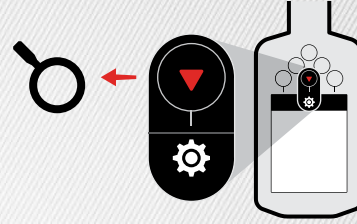

GENERAL

Can't decide which Mode to use?
Use the General Mode for your detecting location.

QUICK START

1
TURN
ON

2
SELECT
SEARCH MODE

3
CANCEL
NOISE

4
GO
DETECTING

Scan the QR code or visit www.minelab.com/manticore for all product downloads including the full-length User Manual, specifications, software updates and learning resources.