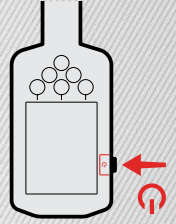

GENERAL

Can't decide which Mode to use?
Use the General Mode for your detecting location.

QUICK START

1
TURN
ON

2
SELECT
SEARCH MODE

3
CANCEL
NOISE

4
GO
DETECTING

Scan the QR code or visit www.minelab.com/manticore for all product downloads including the full-length User Manual, specifications, software updates and learning resources.